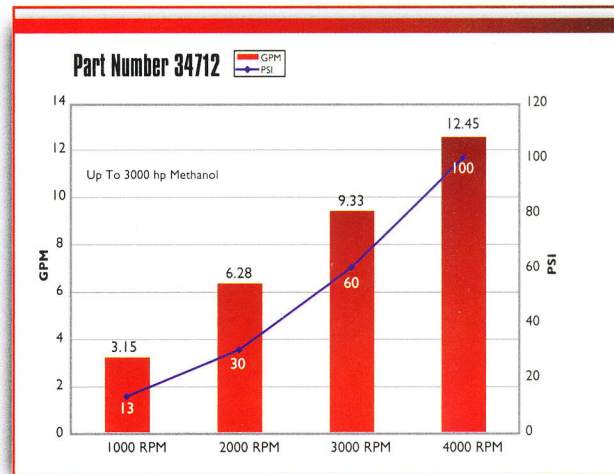

P: 440-232-2282
F: 440-232-0606
www.weldonracing.com