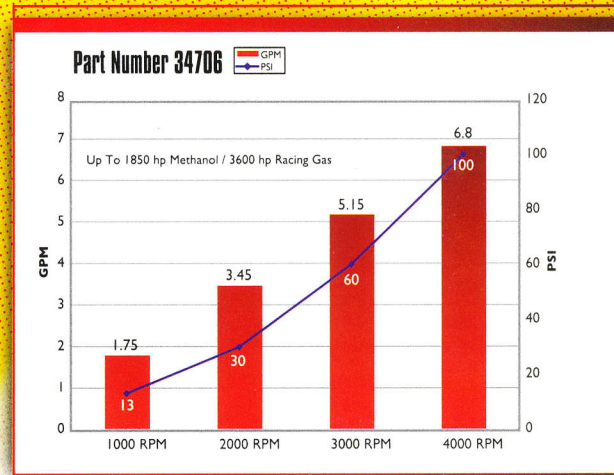

P: 440-232-2282
F: 440-232-0606
www.weldonracing.com