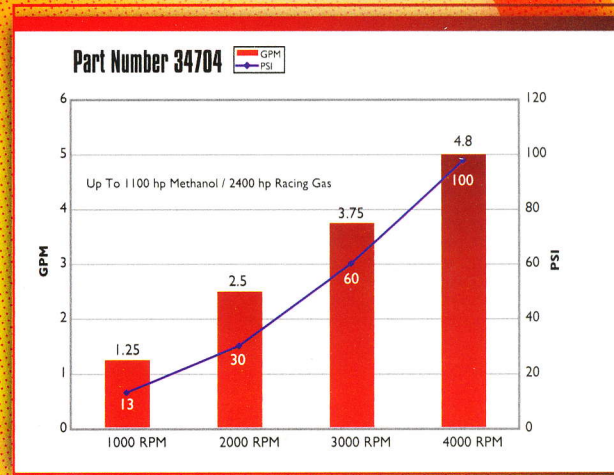

P: 440-232-2282
F: 440-232-0606
www.weldonracing.com